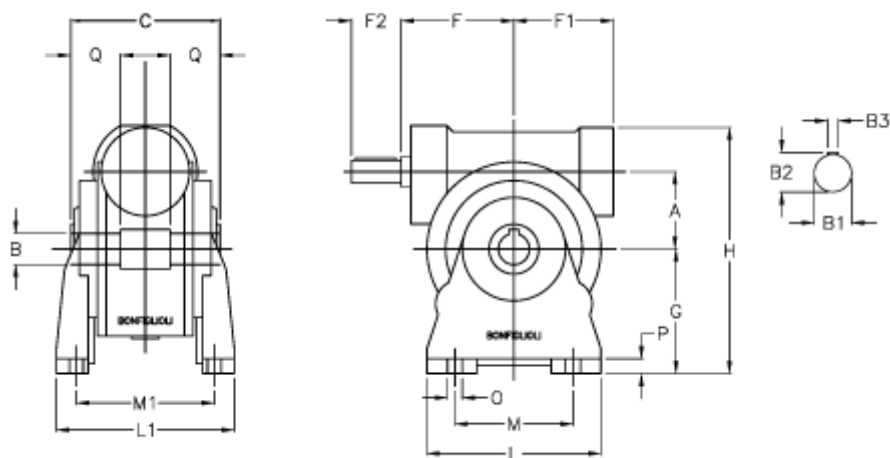

Article number: 3901049007200

Description: Worm gear with solid input shaft
VF 49A-7-HS

Measures

a	= 49.5	F1	= 63	P	= 12
B	= 25	g	= 82	Q	= 22.5
B1 E7	= 16	H	= 162		
B2	= 18.0	L	= 110		
B3 H9	= 5	L1	= 124		
C	= 82	m	= 63		
Description	= VF 49A-xx-63B5	M1	= 98.5		
F	= 65.0	O	= 8.5		